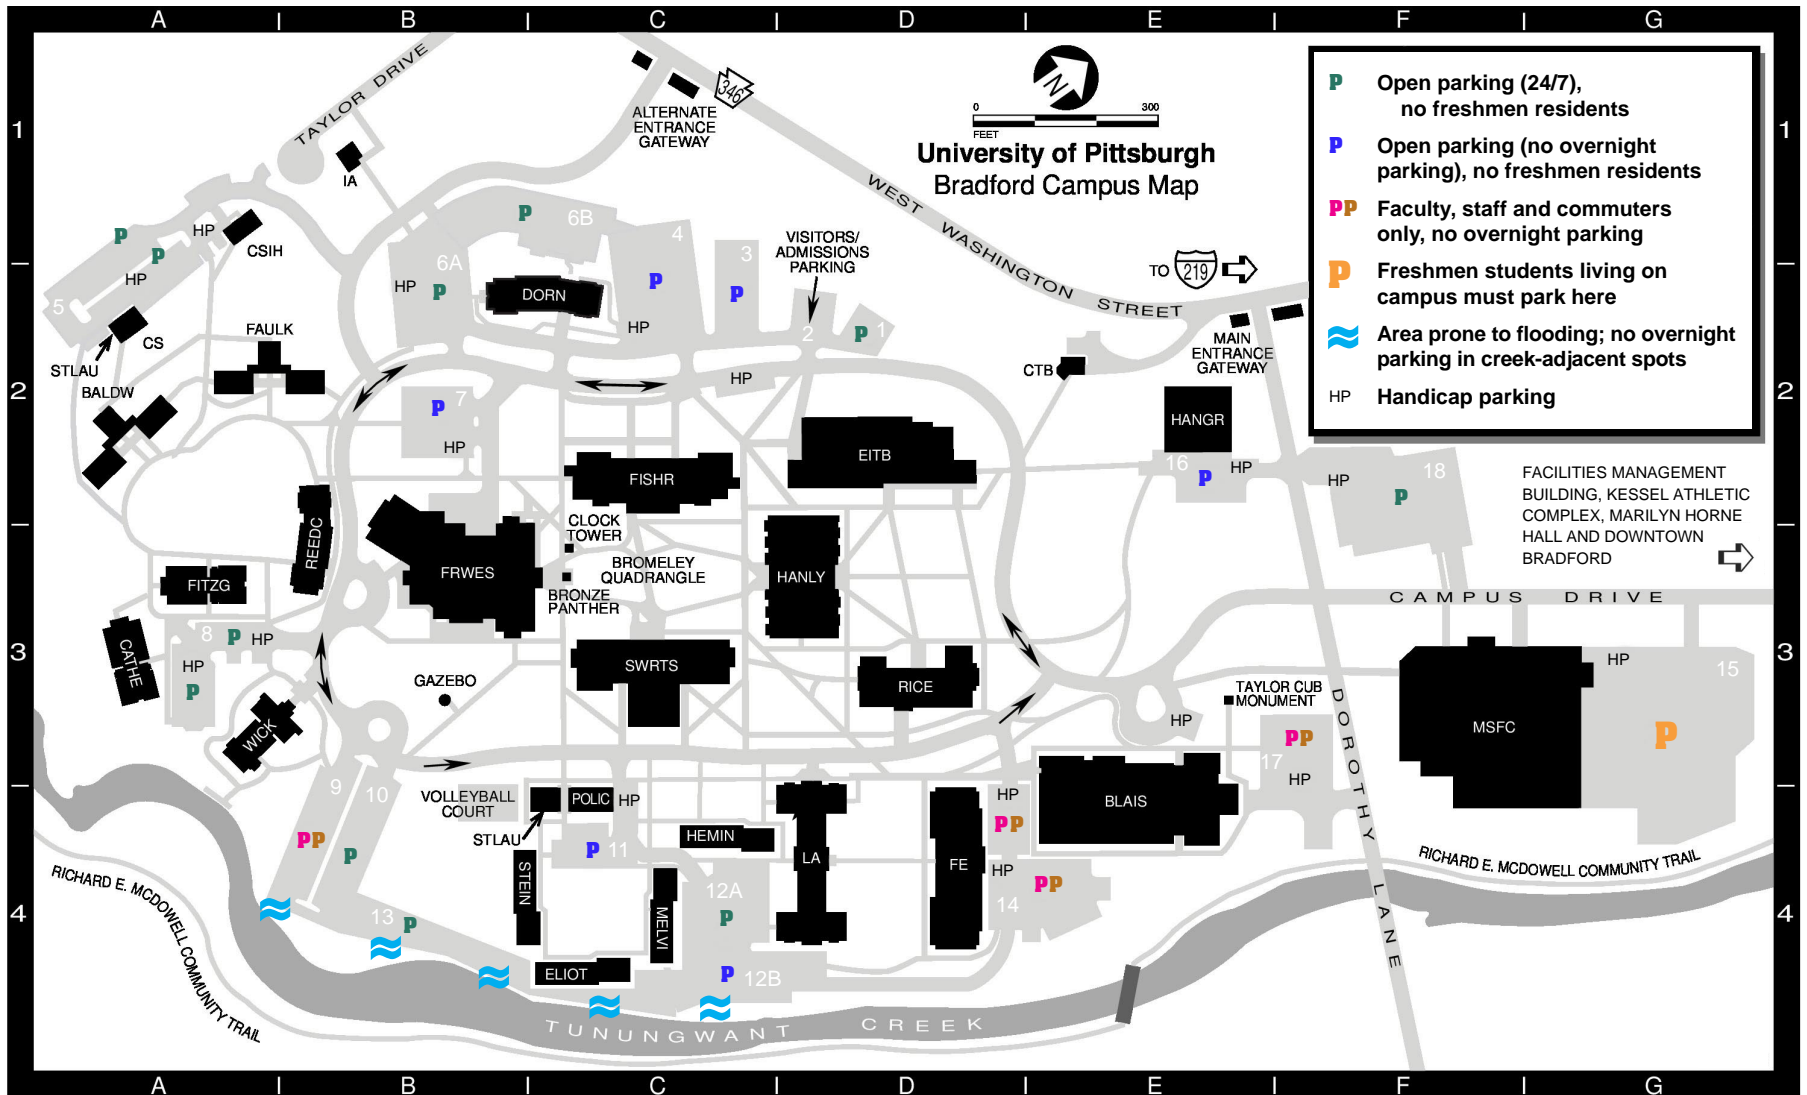

# CAMPUS PARKING 2022-2023

**Admissions and Financial Aid Offices**  
 Admissions located in Hanley Library  
 Financial Aid located in Hangar Building

**Blaisdell Hall**  
 (Communication Arts, Fine Arts)

**Campus Police Building**  
**Ceramic Studio**

**Control Tower Building**  
 (Human Resources, Payroll)

**Crime Scene Investigation (CSI) House**

**Fisher Hall**  
 (Natural Sciences, Rice Auditorium)

HANLY D3  
 HANGR E2  
 BLAIS E4  
 POLIC C4  
 CS A2  
 CTB E2  
 CSIH A1  
 FISHR C2

HANLY D3  
 WICK A3  
 IA B1  
 HEMIN C4  
 FITZG A3  
 STEIN B4  
 MELVI C4  
 FE D4  
 BALDW A2

**Lester and Barbara Rice House**  
**Livingston Alexander House**  
**Reed-Coit House**  
**Sarah B. Dorn House**  
**T.S. Eliot House**  
**Willa Cather House**  
**William Faulkner House**

**Richard E. and Ruth McDowell Sport and Fitness Center**  
**Student Laundry Building**  
**Swarts Hall**  
 (Humanities, Social Sciences, Nursing)

RICE D3  
 LA D4  
 REEDC B3  
 DORN C2  
 ELIOT C4  
 CATHE A3  
 FAULK A2  
 MSFC F3  
 STLAU A2, C4  
 SWRTS C3